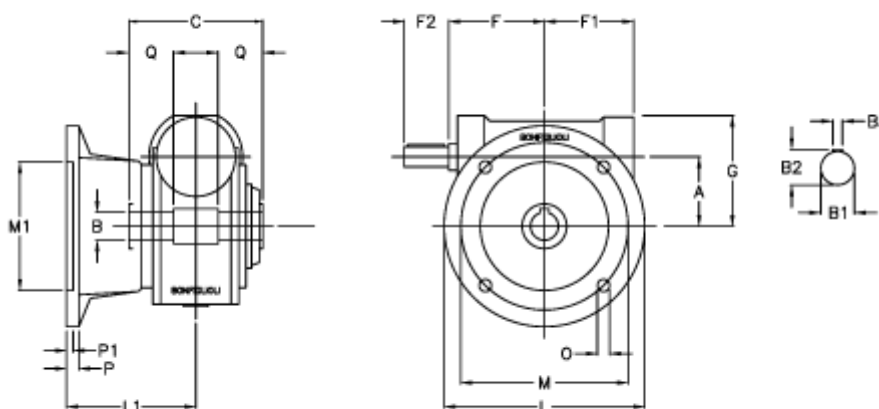

# Data Sheet

Article number: 3901044020400

Description: Worm gear with solid input shaft  
VF 44F-20-HS

## Measures

a	= 44.6	F1 = 54	P = 9
B	= 18	F2 = 30	P1 = 7
B1	= 11	g = 71	Q = 24.5
B2	= 12.5	L = 110	
B3	= 4	L1 = 60.5	
C	= 64	m = 87	
Description = VF 44F-xx-HS		M1 = 60	
F	= 54.0	O = 8.5	